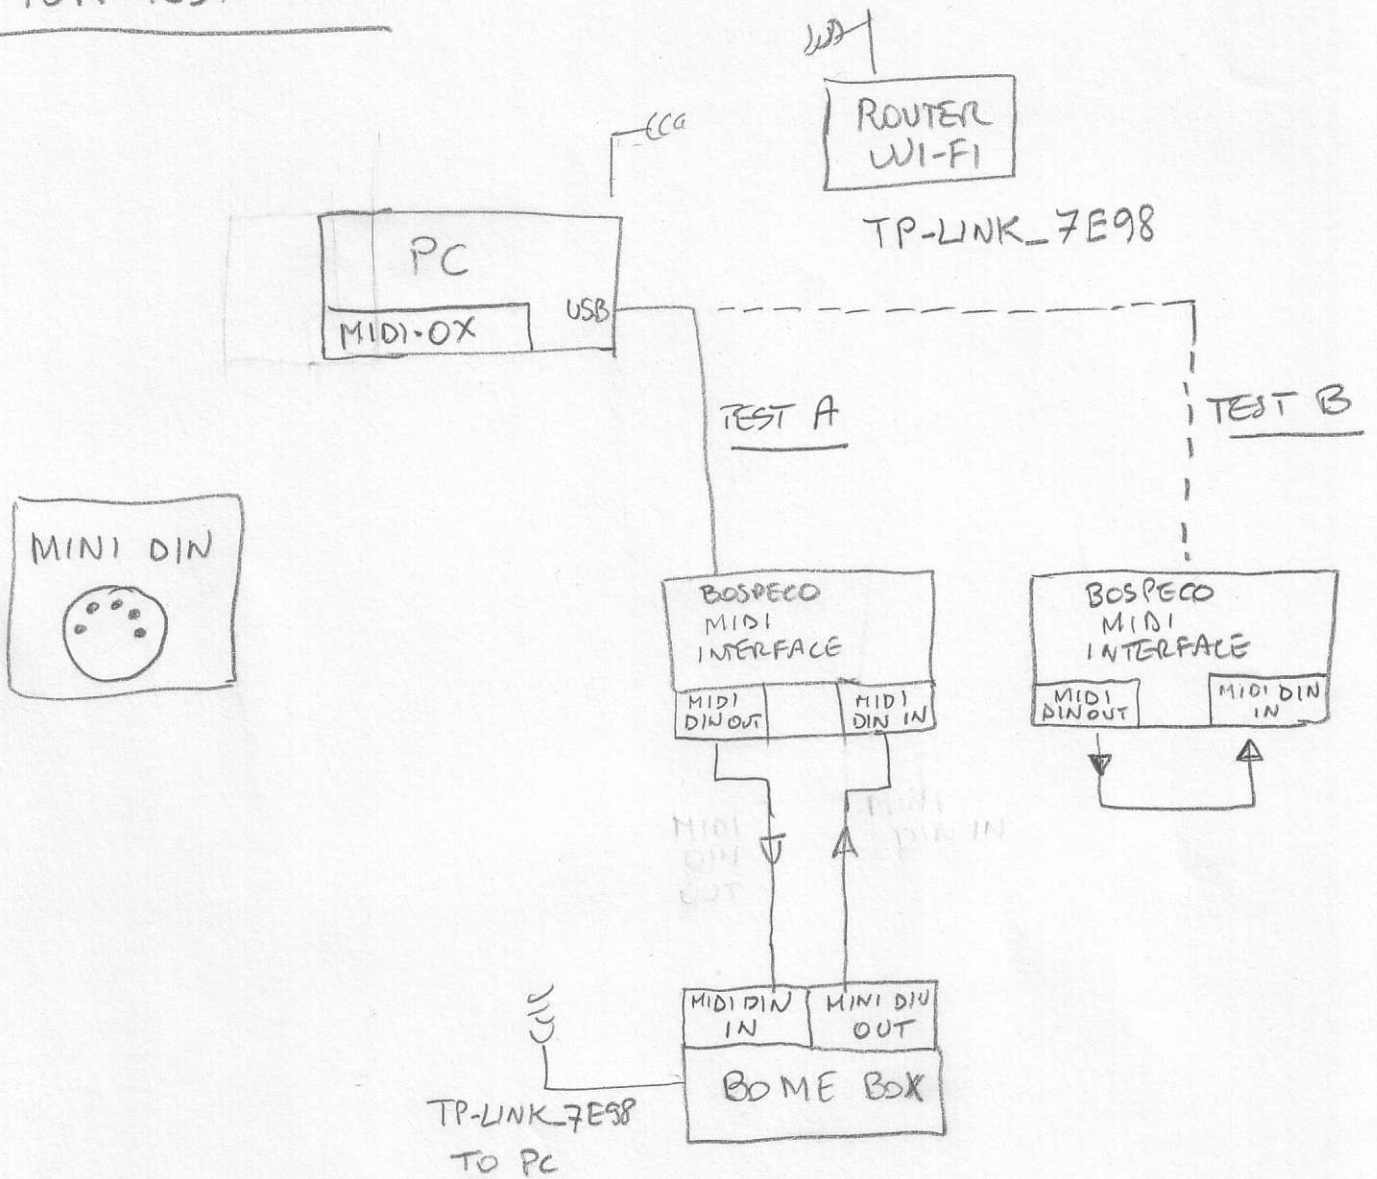

# MY APPLICATION FOR TEST

FILE: Midi BomeBox Test. bmtf

TEST A = NO FUNCTION OK - AS LIKE FILE: Midi test2. polf

TEST B = ALL FUNCTION OK RUNNING INTO PC WITH "BOME MIDI TRANSLATOR" AND FILE: Midi BomeBox Test. bmtf