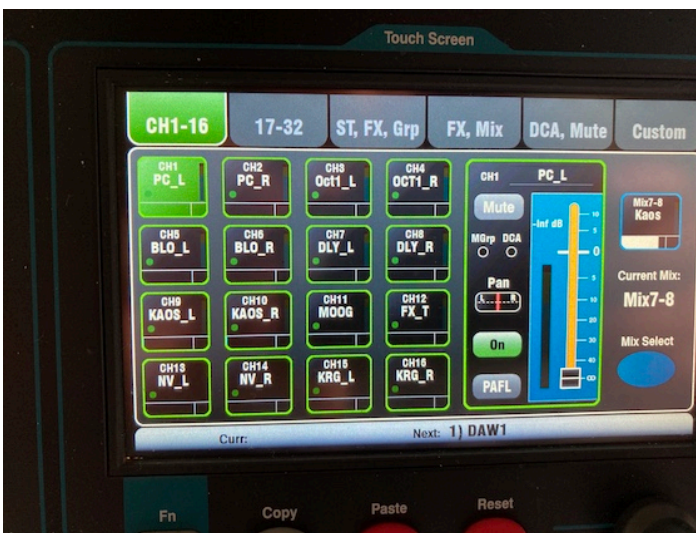

NRPN 14-bit with MSB=32 (0x20) LSB=23 (0x17) on ch. 16 with value:16135 (0x3F07)

NRPN 14-bit with MSB=32 (0x20) LSB=23 (0x17) on ch. 16 with value:135 (0x87)

MIDI BF 06 7F

MIDI BF 26 07

NRPN 14-bit with MSB=33 (0x21) LSB=32 (0x20) on ch. 16 with value:133 (0x85)

NRPN 14-bit with MSB=33 (0x21) LSB=32 (0x20) on ch. 16 with value:16261 (0x3F85)

MIDI BF 06 7F

MIDI BF 26 05

NRPN 14-bit with MSB=32 (0x20) LSB=32 (0x20) on ch. 16 with value:132 (0x84)

NRPN 14-bit with MSB=32 (0x20) LSB=32 (0x20) on ch. 16 with value:16260 (0x3F84)